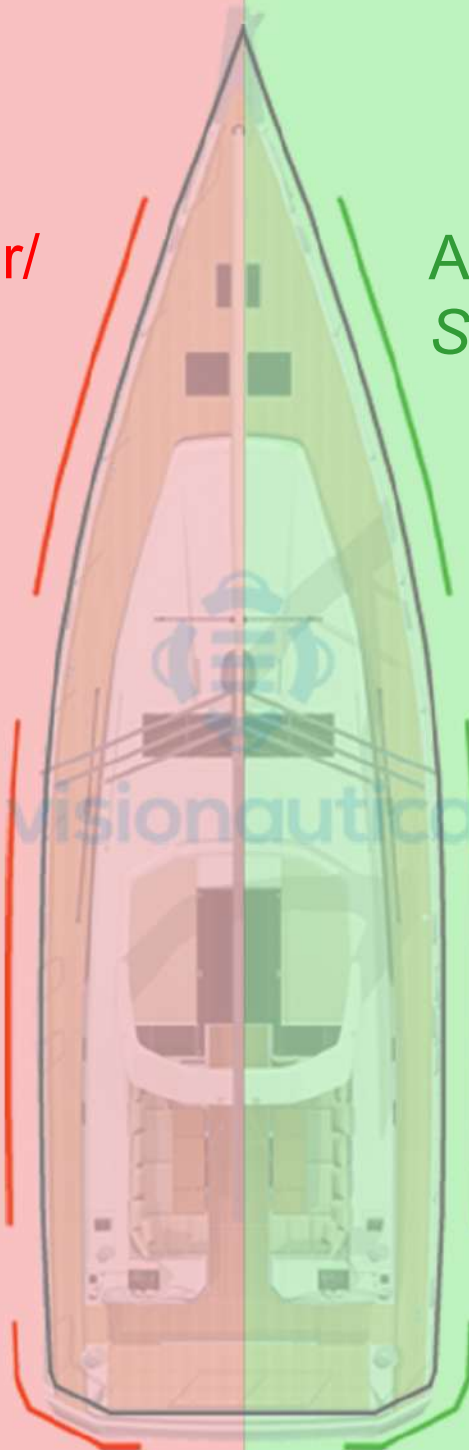

Proa/Bow

Banda babor/
Port side

Banda estribor/
Starboard side

Popa/Stern

Amura babor/
Port bow

Amura estribor/
Starboard bow

Través babor/
Port beam

Través
estribor/
*Starboard
beam*

Aleta babor/
Port quarter

Aleta estribor/
*Starboard
quarter*

Eslora/Length

Manga/Beam

Casco/Hull

Calado/Draft

Vela Mayor/Main Sail

Genova-Fochele/Genoa-Jib